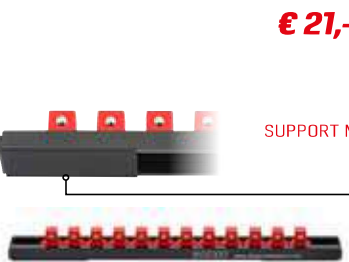

Art. nr PA-L260312
3/8" Rack vide 12 clips